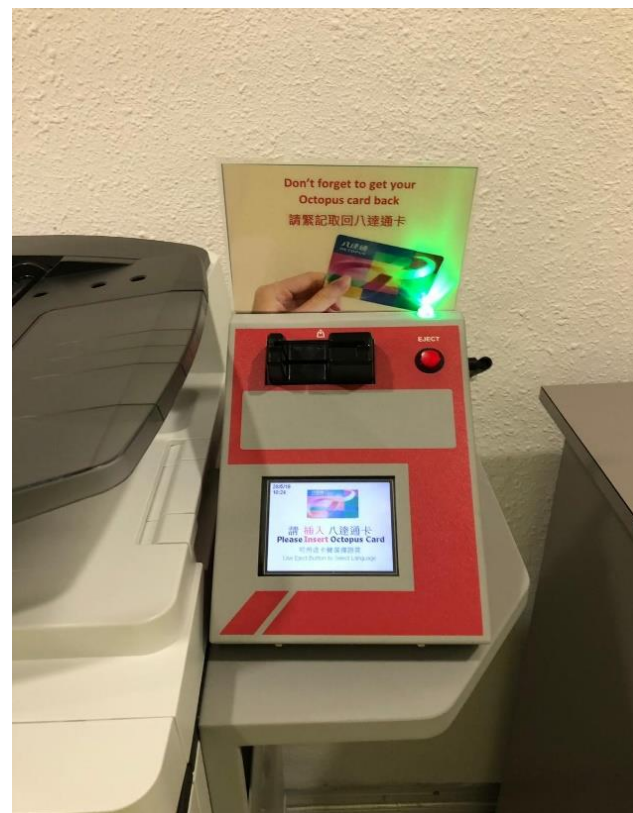

Crime Awareness & Prevention (Campus Theft)

- Library
- Classroom / Common Room
- Gym/Fitness Room
- Restaurant / Cafeteria
- Hostel / School Bus
- Theft of Bikes

Crime Awareness & Prevention (Theft Prevention Tips)

- Safe keeping of personal property anywhere / anytime
- No notebook computer / mobile phone / USB finger / Octopus left unattended
- Personal carriage bags with number locks
- Bikes secured with strong chains at designated bike stands

Library Theft

Theft of Octopus Card

Theft of Octopus Card

- ❖ If you find an Octopus card left behind at copying machine, please return it to library staff
- ❖ If you take away the Octopus card for personal use, you may commit an offence of ‘Theft’
- ❖ Any person who commits ‘Theft’ shall be guilty of an offence and shall be liable on conviction upon indictment to imprisonment for 10 years