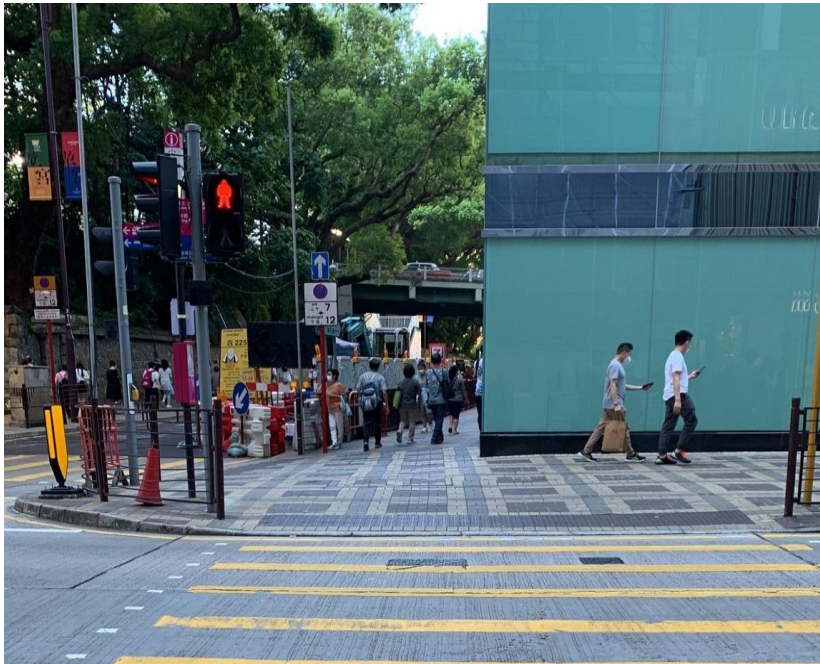

香港北大嶼山公路
Hong Kong North Lantau Highway

美國金門橋
Golden Gate Bridge

Public Roads

“Light Controlled Crossing”(Red/Green)

* Precedence to pedestrians when green light is “On”

Public Roads

“Zebra Crossing”

* Precedence to pedestrians crossing

CUHK Campus

“Pedestrian Crossing”(One Way Traffic)

* Only Cautionary in nature to both pedestrians & drivers

CUHK Campus

“Pedestrian Crossing”(Two Way Traffic)

* Only Cautionary in nature to both pedestrians & drivers