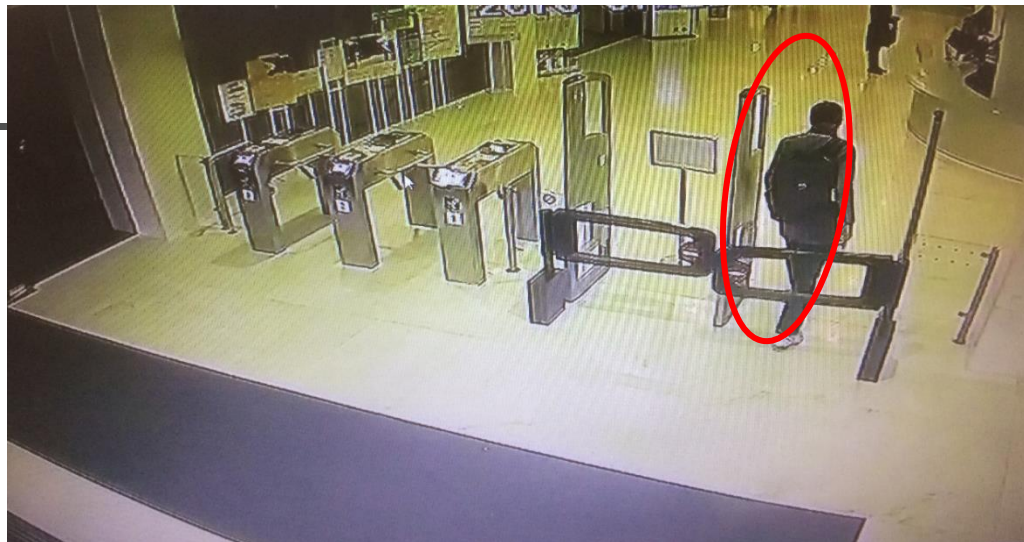

Crime Awareness & Prevention (Campus Theft)

- Library
- Classroom / Common Room
- Gym/Fitness Room
- Restaurant / Cafeteria
- Hostel / School Bus
- Theft of Bikes

Crime Awareness & Prevention (Theft Prevention Tips)

Library Theft

Theft of Octopus Card

Theft of Octopus Card

- ❖ If you find an Octopus card left behind at copying machine, please return it to library staff
- ❖ If you take away the Octopus card for personal use, you may commit an offence of ‘Theft’
- ❖ Any person who commits ‘Theft’ shall be guilty of an offence and shall be liable on conviction upon indictment to imprisonment for 10 years