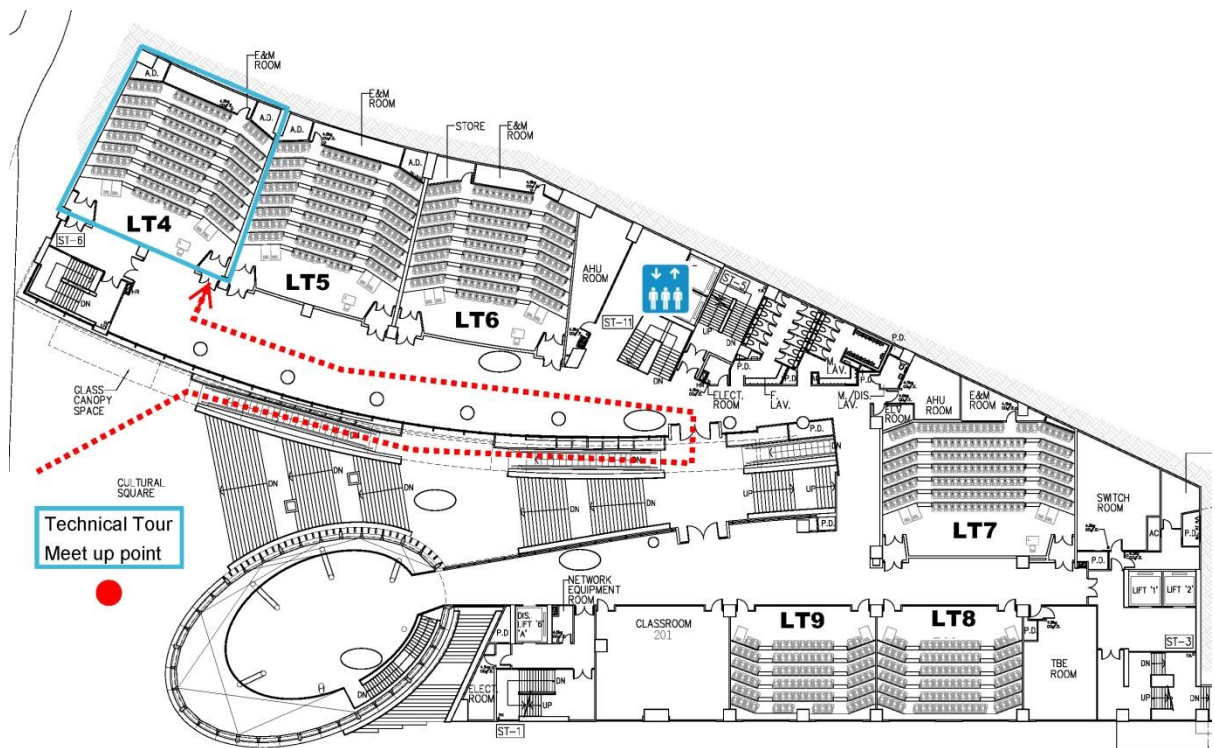

## Conference Venue

Yasumoto International Academic Park (YIA) Lecture Theatre 4

## Parallel sessions

YIA 501 & 503, 5/F

## Technical Tour Meet up Point (In front of the YIA)