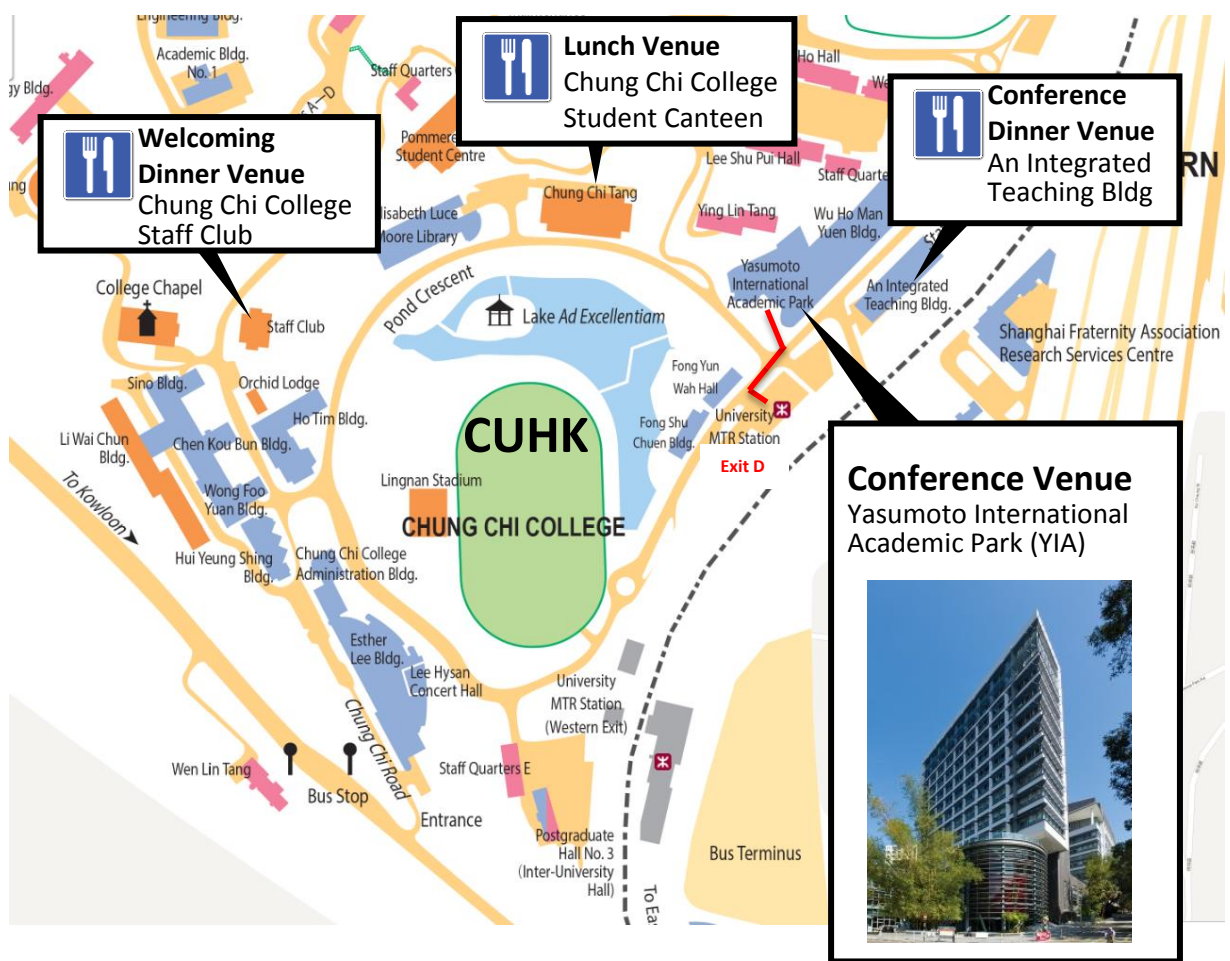

## CUHK Campus Map

## Conference Venue

Yasumoto International Academic Park (YIA) Lecture Theatre 4

## Parallel sessions

YIA 501 & 503, 5/F

## Technical Tour Meet up Point (In front of the YIA)