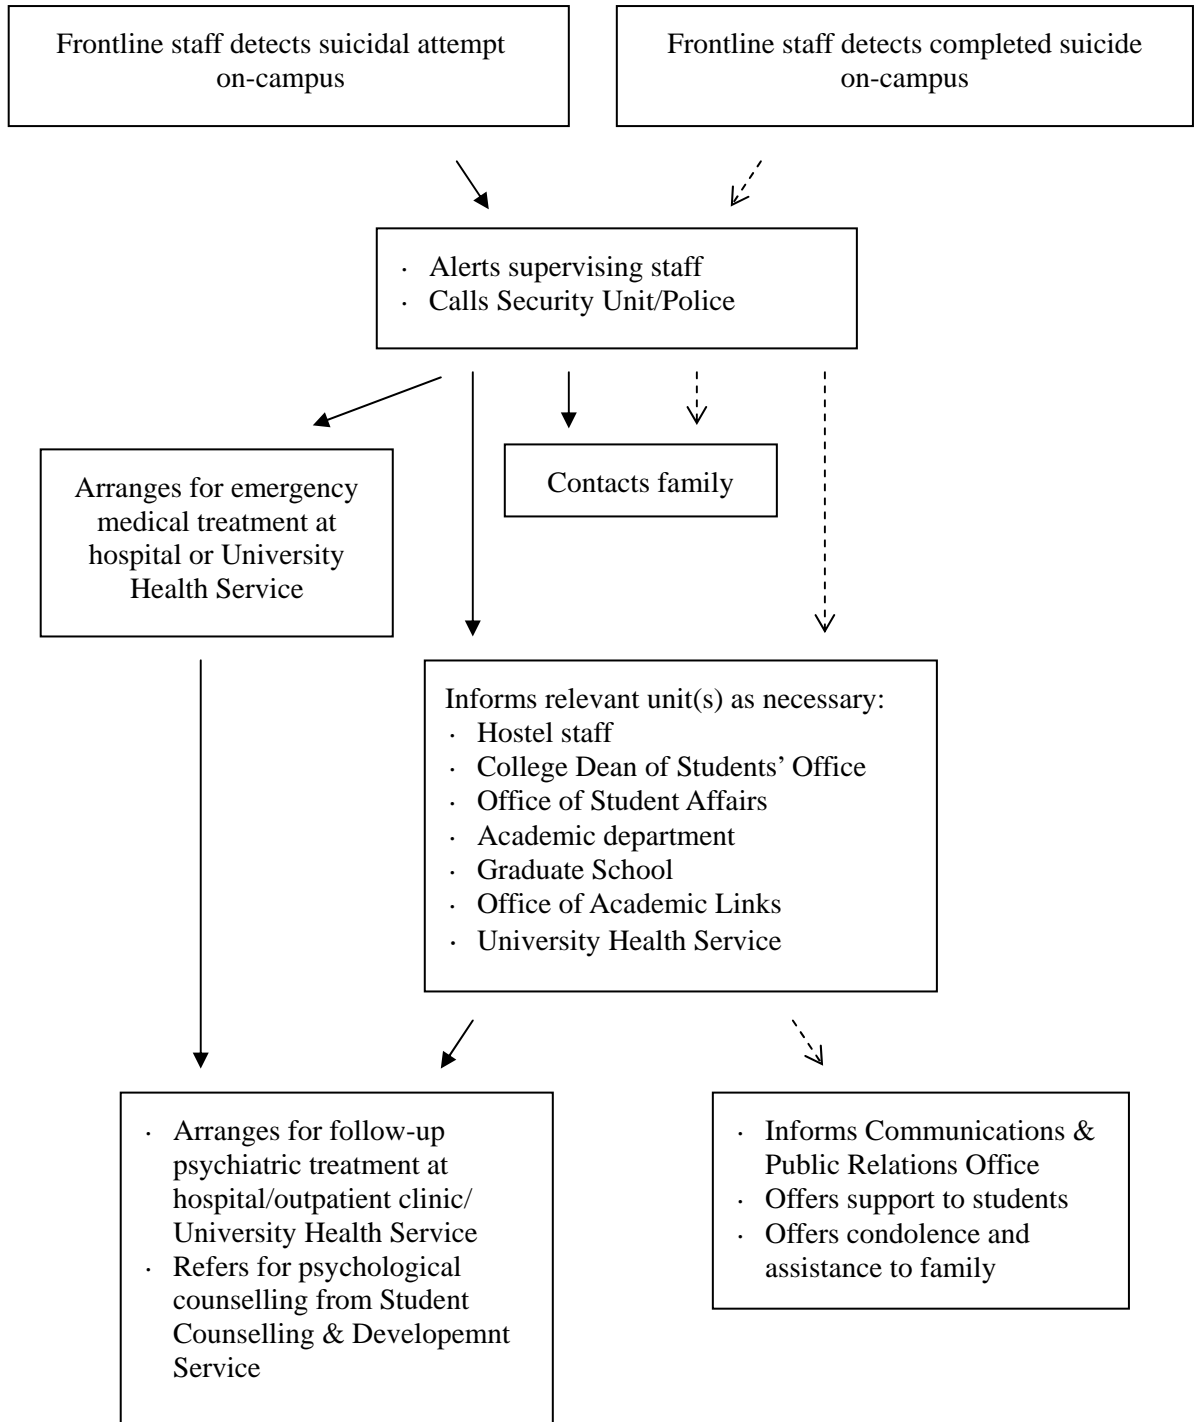

Procedures in Managing Psychological/ Psychiatric Disturbances

* CDSO-College Dean of Students' Office

** OSA-Office of Student Affairs

*** OAL-Office of Academic Links

Procedures in Handling On-campus Student's Suicide

Attempted Suicide

Completed Suicide

Students' Seek Help Page

CUHK

Service Unit	Telephone	E-mail
College		
<ul style="list-style-type: none"> • Dean of Students' Office - Chung Chi College - New Asia College - United College - Shaw College - Morningside College - S.H. Ho College - Wu Yee Sun College - Lee Woo Sing College • Wardens of Respective Hostels 	<ul style="list-style-type: none"> 3943 8009 3943 7609 3943 7575 3943 7363 3943 1406 3943 1439 3943 1741 3943 1504 	<ul style="list-style-type: none"> ccc_doso@cuhk.edu.hk nac@cuhk.edu.hk unitedcollege@cuhk.edu.hk shaw-college@cuhk.edu.hk morningside@cuhk.edu.hk shho-college@cuhk.edu.hk info.wys@cuhk.edu.hk wscollege@cuhk.edu.hk
Office of Student Affairs		
<ul style="list-style-type: none"> • Student Services Centre • Student Counselling and Development Service • Incoming Students Section • Learning Enhancement Officers 	<ul style="list-style-type: none"> 3943 8650 3943 7208 3943 1533 3943 1533 	<ul style="list-style-type: none"> osa@cuhk.edu.hk scds@cuhk.edu.hk isso@cuhk.edu.hk isso@cuhk.edu.hk
Graduate School Office		
Enquiries	3943 8976	gradschool@cuhk.edu.hk
Postgraduate Halls		
PGH1	3943 3000	
PGH2	2994 2545	
PGH4-6	3943 5000	
University Health Service		
Enquiries	3943 6422	
Appointment	3943 6439	
Internet Booking		http://www.uhs.cuhk.edu.hk
Security Office (24 hr.)		
	3943 7999	security_unit@cuhk.edu.hk