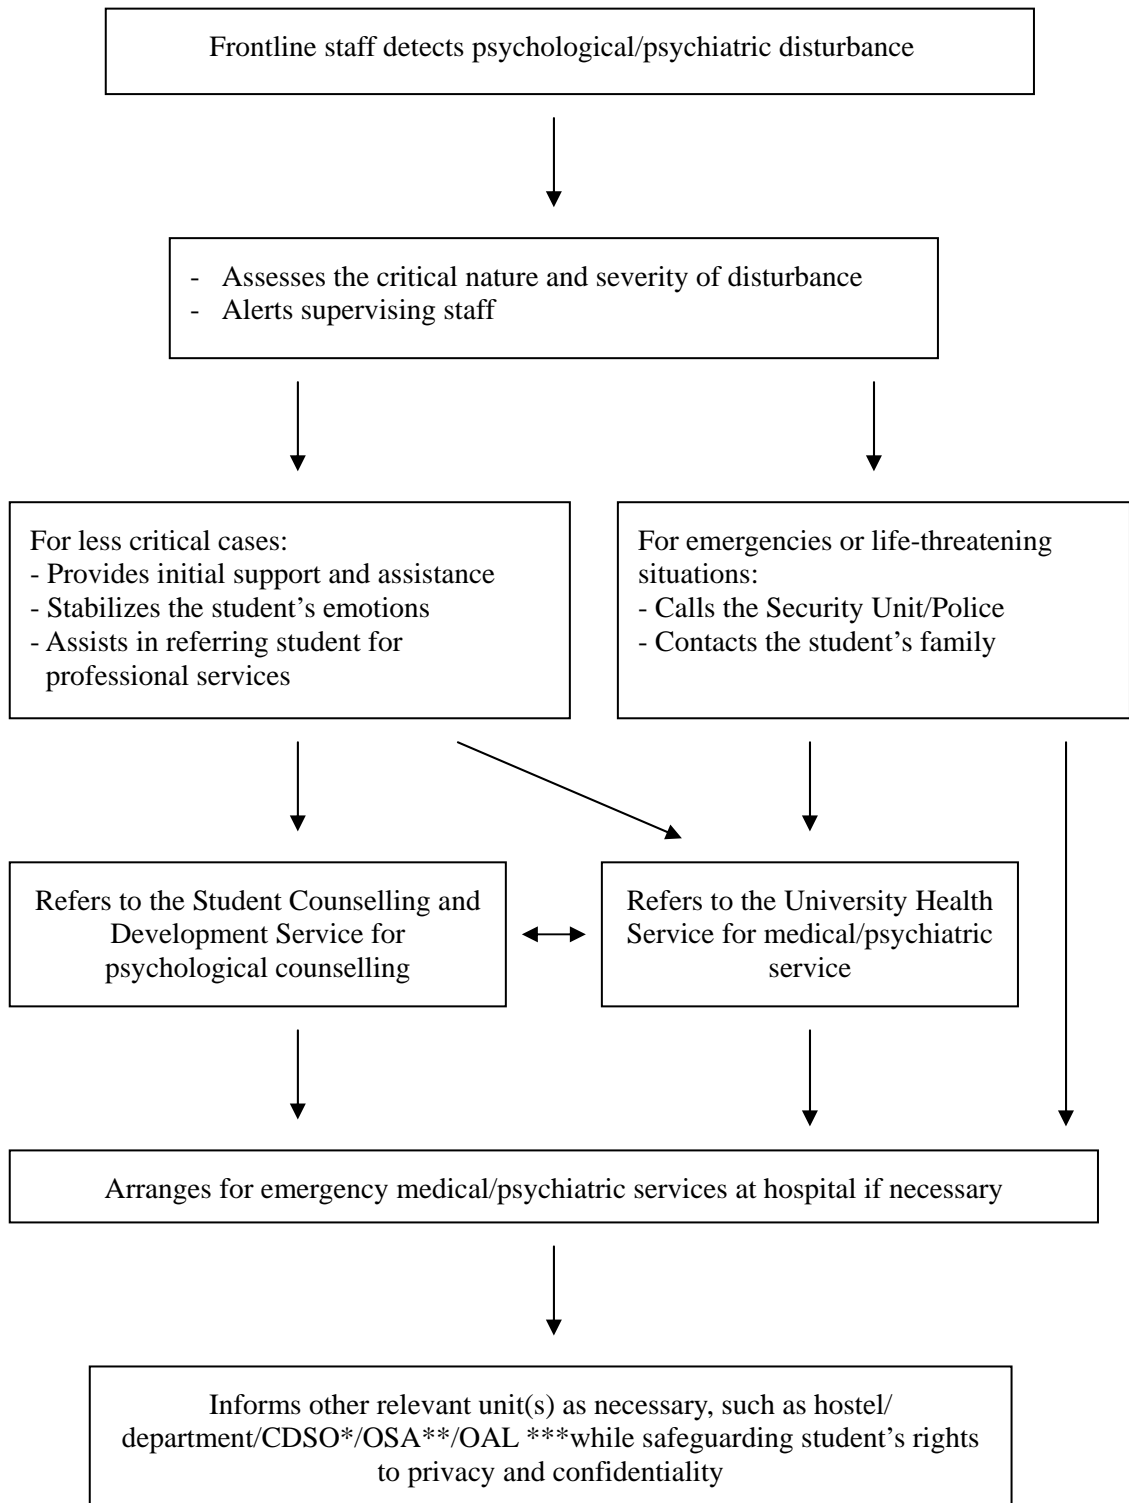

Procedures in Managing Psychological/ Psychiatric Disturbances

* CDSO-College Dean of Students' Office

** OSA-Office of Student Affairs

*** OAL-Office of Academic Links

Procedures in Handling On-campus Student's Suicide

Attempted Suicide

Completed Suicide

Students' Seek Help Page

CUHK

Service Unit	Telephone	E-mail
College		
<ul style="list-style-type: none"> • Dean of Students' Office - Chung Chi College - New Asia College - United College - Shaw College - Morningside College - S.H. Ho College - Wu Yee Sun College - Lee Woo Sing College • Wardens of Respective Hostels 	<ul style="list-style-type: none"> 3943 8009 3943 7609 3943 7575 3943 7363 3943 1406 3943 1439 3943 1741 3943 1504 	<ul style="list-style-type: none"> ccc_doso@cuhk.edu.hk nac@cuhk.edu.hk unitedcollege@cuhk.edu.hk shaw-college@cuhk.edu.hk morningside@cuhk.edu.hk shho-college@cuhk.edu.hk info.wys@cuhk.edu.hk wscollege@cuhk.edu.hk
Office of Student Affairs		
<ul style="list-style-type: none"> • Student Services Centre • Student Counselling and Development Service • Incoming Students Section • Learning Enhancement Officers 	<ul style="list-style-type: none"> 3943 8650 3943 7208 3943 1533 3943 1533 	<ul style="list-style-type: none"> osa@cuhk.edu.hk scds@cuhk.edu.hk isso@cuhk.edu.hk isso@cuhk.edu.hk
Graduate School Office		
Enquiries	3943 8976	gradschool@cuhk.edu.hk
Postgraduate Halls		
PGH1	3943 3000	
PGH2	2994 2545	
PGH4-6	3943 5000	
University Health Service		
Enquiries	3943 6422	
Appointment	3943 6439	
Internet Booking		http://www.uhs.cuhk.edu.hk
Security Office (24 hr.)		
	3943 7999	security_unit@cuhk.edu.hk