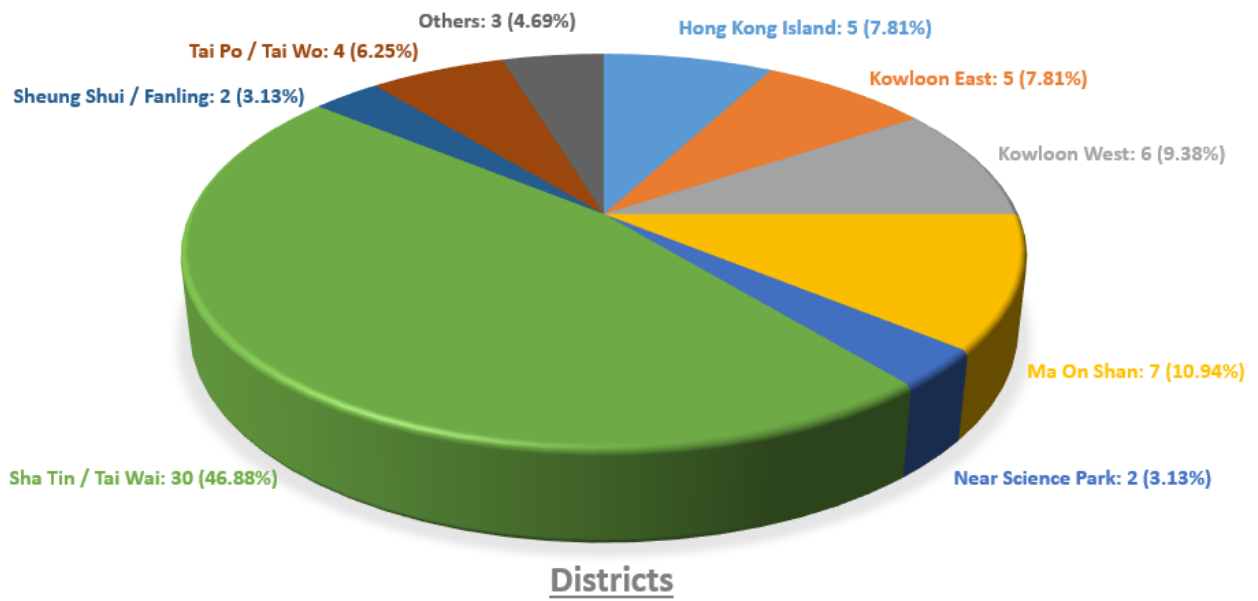

OFF-CAMPUS LIVING OF
NON-LOCAL UNDERGRADUATE STUDENTS & TAUGHT POSTGRADUATE STUDENTS (2022-23)

Total: 64 students

*Others: Tsuen Wan and Shenzhen

Off-campus Living of Non-local Undergraduate Students & Taught Postgraduate Students (2022-2023)

Total: 64 students