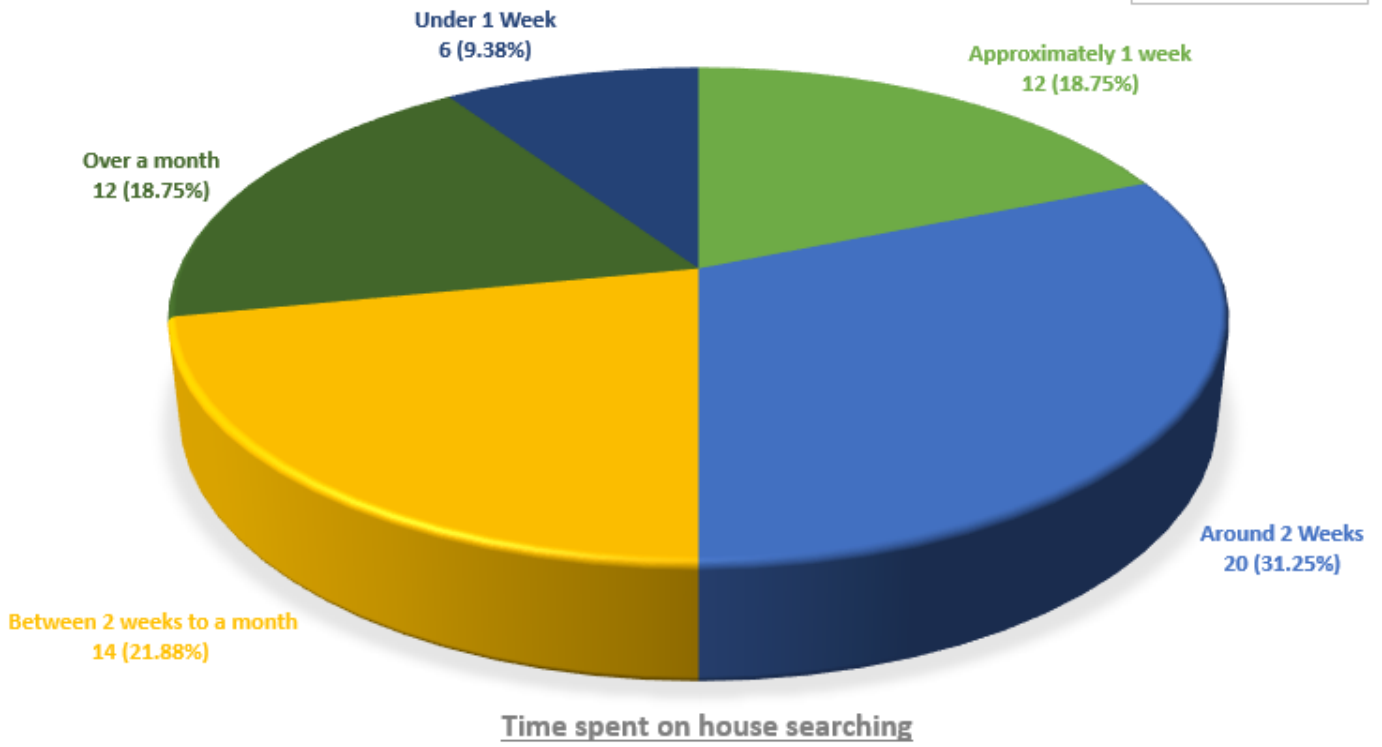

OFF-CAMPUS LIVING OF
NON-LOCAL UNDERGRADUATE STUDENTS & TAUGHT POSTGRADUATE STUDENTS (2022-23)

Total: 64 students

*Others: Tsuen Wan and Shenzhen

Off-campus Living of Non-local Undergraduate Students & Taught Postgraduate Students (2022-2023)

Total: 64 students

Ways to find the house

- I found it through friends / relatives and confirmed the tenancy agreement
- I found it through local property agents
- I reached the landlord through mobile app and confirmed the tenancy agreement
- I reached the landlord through websites and confirmed the tenancy agreement
- It is a property of a friend / relative
- Others (Hotel website)

OFF-CAMPUS LIVING OF NON-LOCAL
UNDERGRADUATE STUDENTS & TAUGHT POSTGRADUATE STUDENTS
(2022-2023)

Total: 64 students

OFF-CAMPUS LIVING OF NON-LOCAL
UNDERGRADUATE STUDENTS & TAUGHT POSTGRADUATE STUDENTS
(2022-2023)