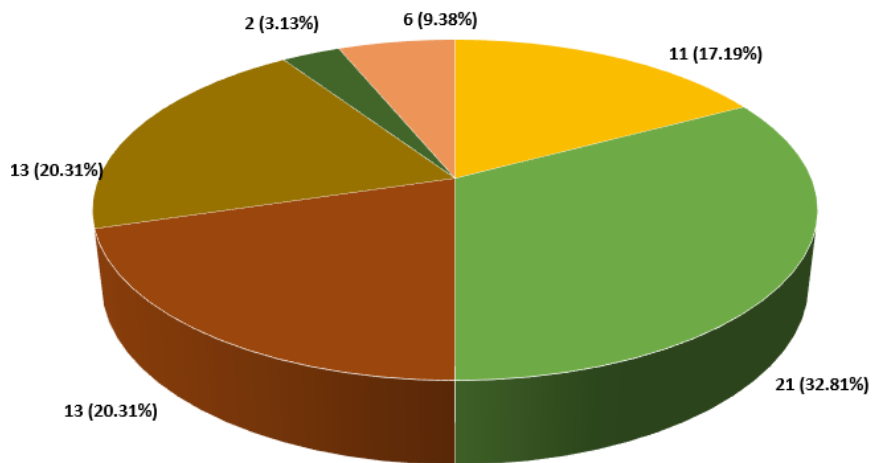

OFF-CAMPUS LIVING OF
NON-LOCAL UNDERGRADUATE STUDENTS & TAUGHT POSTGRADUATE STUDENTS (2022-23)

Total: 64 students

*Others: Tsuen Wan and Shenzhen

Off-campus Living of Non-local Undergraduate Students & Taught Postgraduate Students (2022-2023)

Total: 64 students

Ways to find the house

- I found it through friends / relatives and confirmed the tenancy agreement
- I found it through local property agents
- I reached the landlord through mobile app and confirmed the tenancy agreement
- I reached the landlord through websites and confirmed the tenancy agreement
- It is a property of a friend / relative
- Others (Hotel website)

OFF-CAMPUS LIVING OF NON-LOCAL
UNDERGRADUATE STUDENTS & TAUGHT POSTGRADUATE STUDENTS
(2022-2023)

Total: 64 students

OFF-CAMPUS LIVING OF NON-LOCAL
UNDERGRADUATE STUDENTS & TAUGHT POSTGRADUATE STUDENTS
(2022-2023)